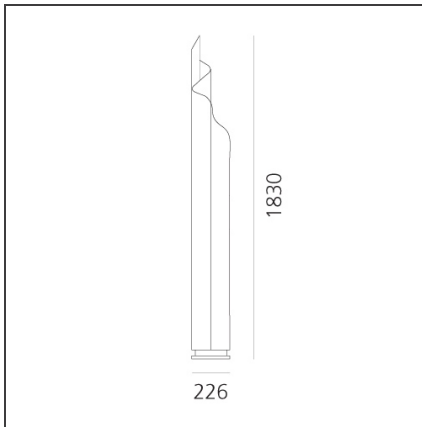

Chimera

IP20   

DESIGN BY

Vico Magistretti

DESCRIPTION

Base in white painted metal; structure/diffuser in heat-curved white opal methacrylate.

TECHNICAL DRAWINGS

FEATURES

Article Code:	0084010A	Material:	Methacrylate, aluminium, zamak
Colour:	White	Series:	Design
Installation:	Floor	Area contract:	Residential
Environment:	Indoor	Emission:	Diffused And Filtered

DIMENSIONS

Height: cm 180

INCLUDED SOURCES

Category:	FLUO
Number:	3
Watt:	28W
Lbs:	T16
Socket:	G5

LUMINAIRE

Power Supply:	Electronic Integrated	CCT:	3000K
Watt:	84W		
Voltage:	220V-240V		